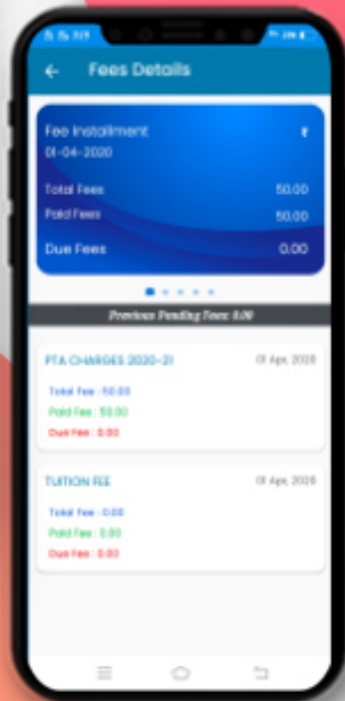

## CIRCULAR

Instant alerts on any circular/notice from school and also complete archive thereof with an option of attachment download.

## REMARKS

Student was active or down today? What's the achievement? Has he done something good or bad? Find out from daily remarks by teachers.

Red Remark denoted to negative remark & green remark denoted to positive remark.

## CALENDAR

**There are two views of calendar Yearly and Monthly**

Now, parents, teacher can get an overview of the activities happening in the school by tapping on the Calendar icon.

It is a complete schedule of school activities which are going on throughout the year.

## FEE DETAILS

Parents can see the complete fee information including fee payable, payment status and dues for different fee types.