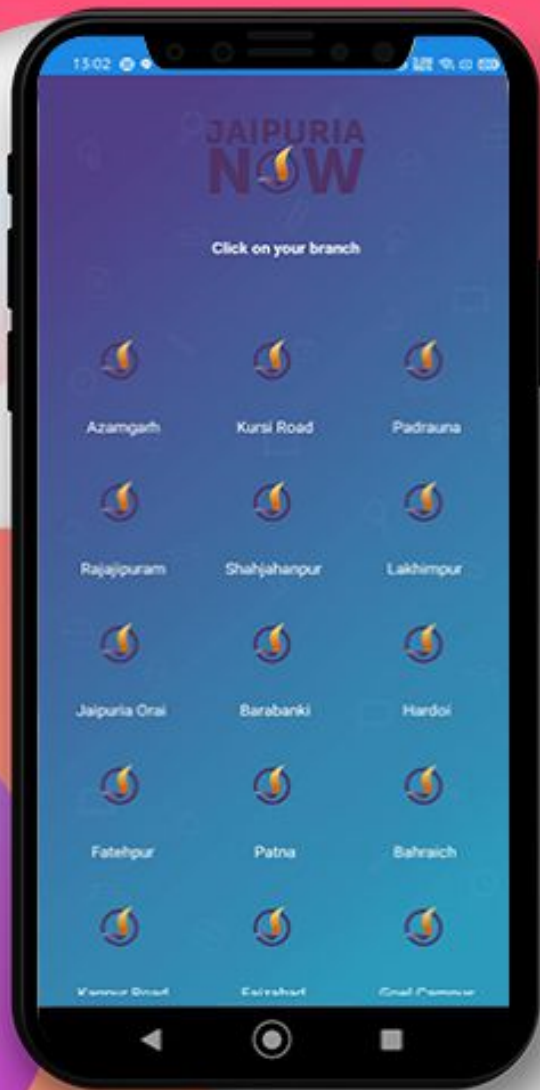

## **Jaipuria Now**

---

Official School Mobile App For Android & iOS  
(Designed & Developed by)  
Edunext Technologies Pvt. Ltd.

Bringing School & Teacher  
Closer To You

**Download The App From**

**Play Store**

**App Store**

By Searching Keyword "**Jaipuria Now**"

Install the App and make sure that you allow all the access it requests. Once it is installed, an icon with Jaipuria Now shall appear on your mobile phone's screen. TAP on it to open the app.