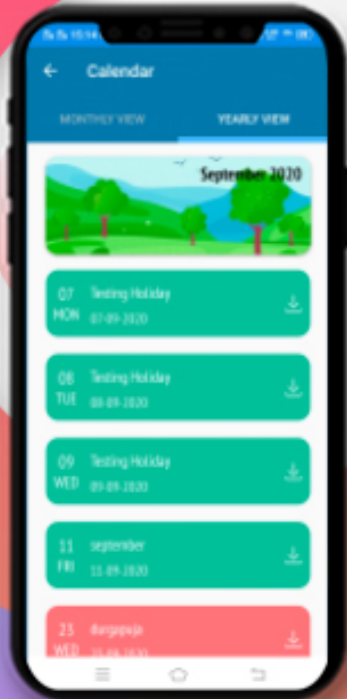

## HOMEWORK

---

Now the homework given by the subject teacher is just a click away on your mobile with a due date, description, and download option.

## CIRCULAR

Instant alerts on any circular/notice from school and also complete archive thereof with an option of attachment download.

## REMARKS

Student was active or down today? What's the achievement? Has he done something good or bad? Find out from daily remarks by teachers.

Red Remark denoted to negative remark & green remark denoted to positive remark.

## CALENDAR

**There are two views of calendar Yearly and Monthly**

Now, parents, teacher can get an overview of the activities happening in the school by tapping on the Calendar icon.

It is a complete schedule of school activities which are going on throughout the year.