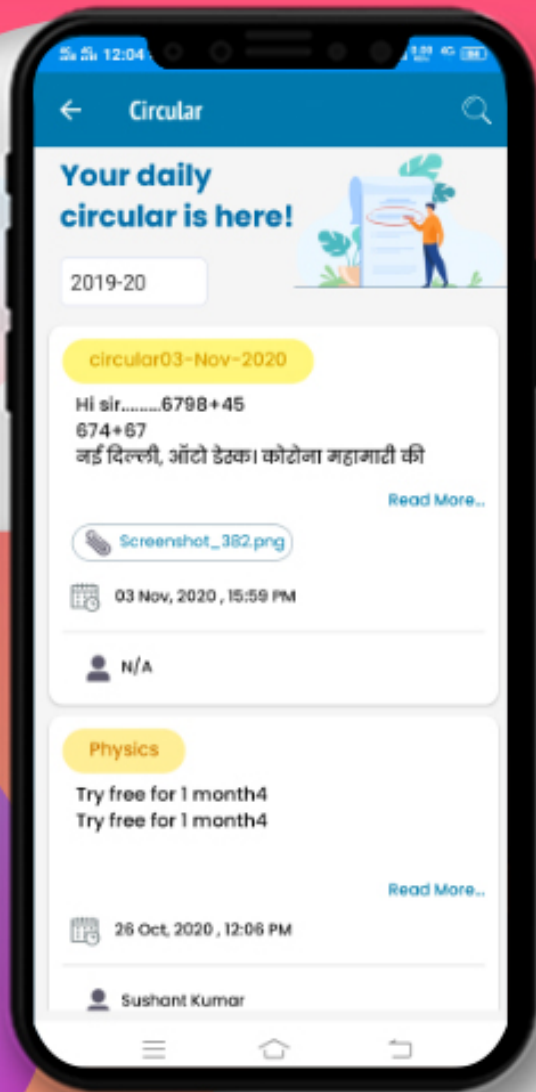

## MY PROFILE

Displays complete profile of the student including photograph, parent details, class teacher details, address and emergency contact number as per school records.

---

## NEWS

---

All the school news will be showing here like summer holidays, sports, curriculum activities, etc.

---

## ATTENDANCE

---

Instant notification and detailed view of the student attendance in the current academic year including presents, absents, and leaves.

---

## HOMEWORK

---

Now the homework given by the subject teacher is just a click away on your mobile with a due date, description, and download option.