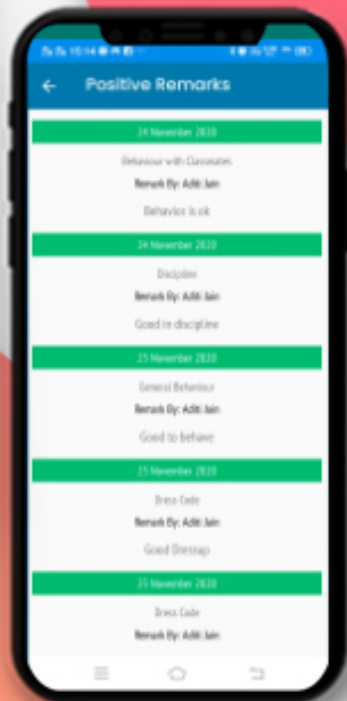

## ATTENDANCE

---

Instant notification and detailed view of the student attendance in the current academic year including presents, absents, and leaves.

---

## HOMEWORK

---

Now the homework given by the subject teacher is just a click away on your mobile with a due date, description, and download option.

## CIRCULAR

Instant alerts on any circular/notice from school and also complete archive thereof with an option of attachment download.

## REMARKS

Student was active or down today? What's the achievement? Has he done something good or bad? Find out from daily remarks by teachers.

Red Remark denoted to negative remark & green remark denoted to positive remark.