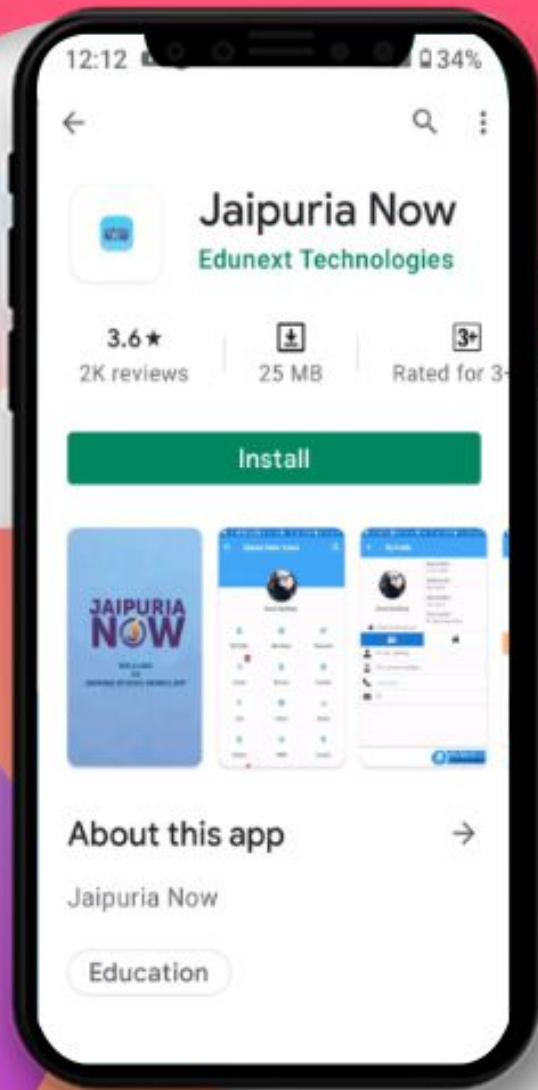

## **Jaipuria Now**

---

Official School Mobile App For Android & iOS  
(Designed & Developed by)  
Edunext Technologies Pvt. Ltd.

Bringing School & Teacher  
Closer To You

**Download The App From**

**Play Store**

**App Store**

By Searching Keyword "**Jaipuria Now**"

Install the App and make sure that you allow all the access it requests. Once it is installed, an icon with Jaipuria Now shall appear on your mobile phone's screen. TAP on it to open the app.

## DASHBOARD

Now you can see different icons. By tapping on any icon you can get the information related to your children like Homework, Attendance, Communication Details, Remarks, Achievements, Image Gallery, Circular, Downloads and many more.