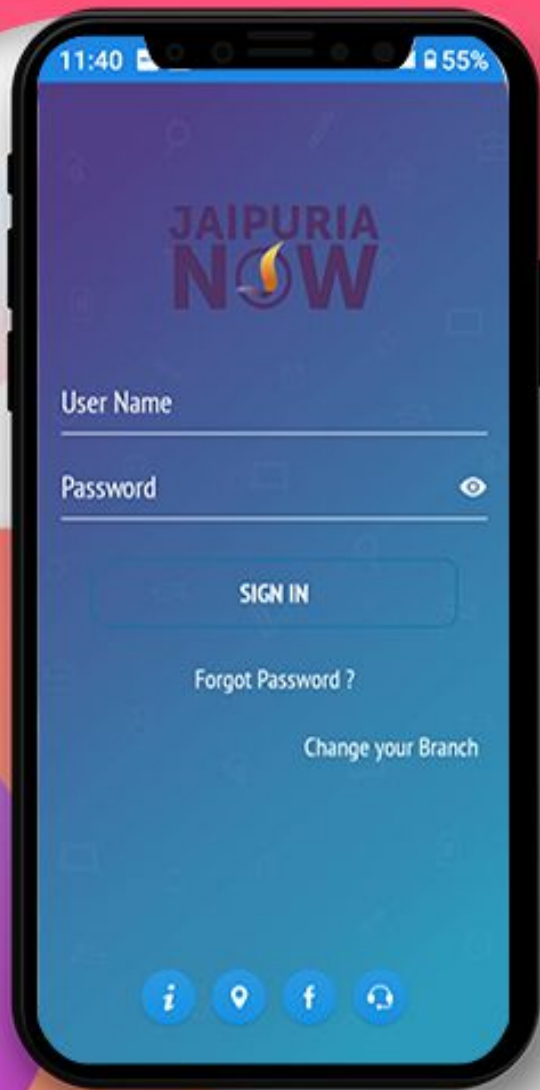

Login Screen

This is the login screen where you need to enter the credentials provided by the school and TAP on the "Sign in" button.