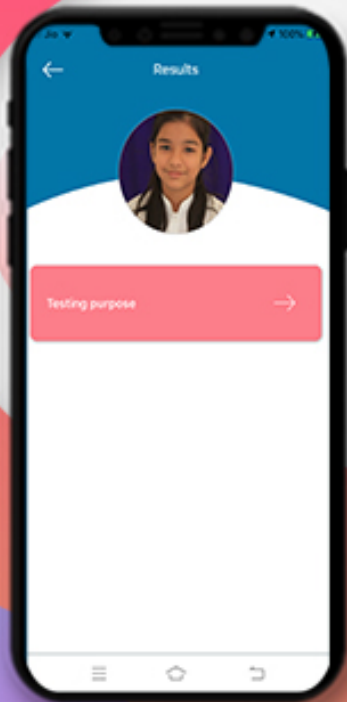

## CALENDAR

**There are two views of calendar Yearly and Monthly**

Now, parents, teacher can get an overview of the activities happening in the school by tapping on the Calendar icon.

It is a complete schedule of school activities which are going on throughout the year.

## FEE DETAILS

Parents can see the complete fee information including fee payable, payment status and dues for different fee types.

## LIBRARY TRANSACTIONS

What does a student like to read? Is he responsible enough in returning the books in time? Parents can find the answer here.

Cross mark denoted that the book is not returned & right mark denoted that the book has returned within the time.