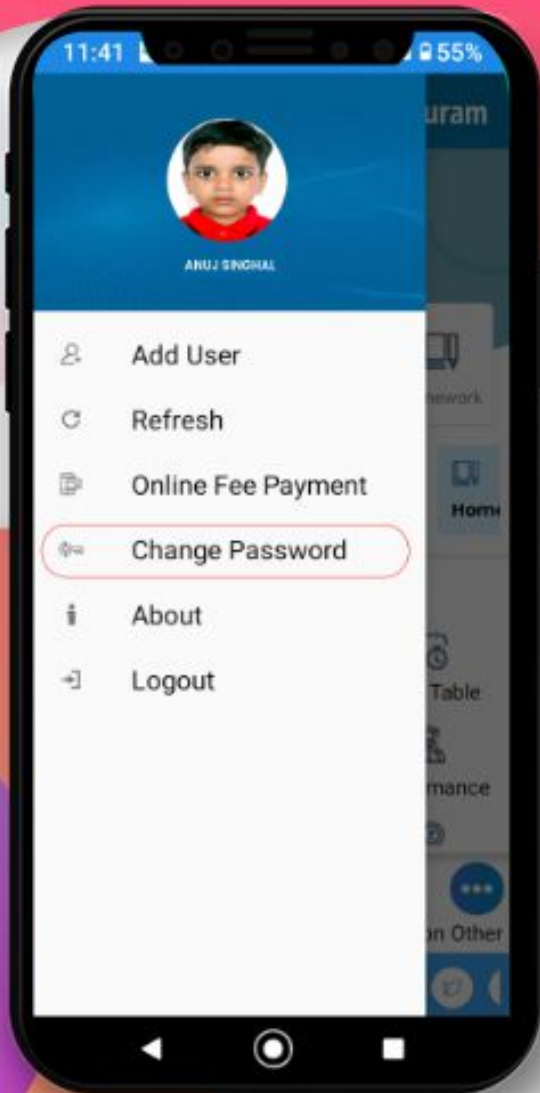

## Select Your Branch

---

Please select the required Branch and click on go to proceed further

---

## Login Screen

---

This is the login screen where you need to enter the credentials provided by the school and TAP on the "Sign in" button.

## DASHBOARD

Now you can see different icons. By tapping on any icon you can get the information related to your children like Homework, Attendance, Communication Details, Remarks, Achievements, Image Gallery, Circular, Downloads and many more.