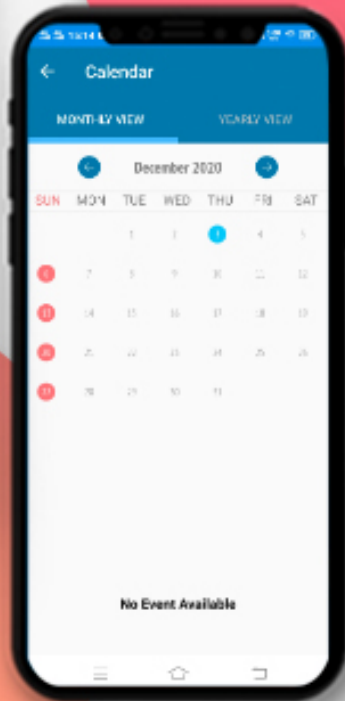

## ATTENDANCE

---

Instant notification and detailed view of the student attendance in the current academic year including presents, absents, and leaves.

---

## HOMEWORK

---

Now the homework given by the subject teacher is just a click away on your mobile with a due date, description, and download option.

## CIRCULAR

Instant alerts on any circular/notice from school and also complete archive thereof with an option of attachment download.

## REMARKS

Student was active or down today? What's the achievement? Has he done something good or bad? Find out from daily remarks by teachers.

Red Remark denoted to negative remark & green remark denoted to positive remark.