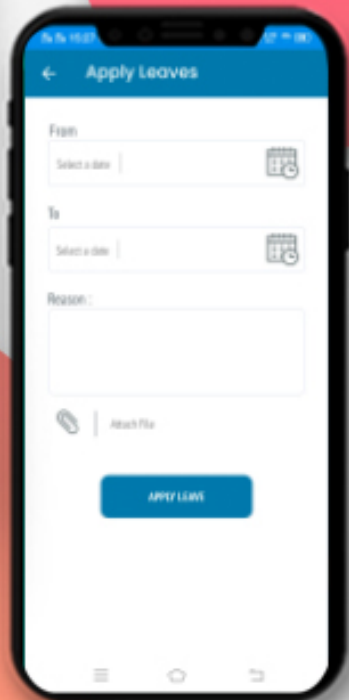

## TRANSPORT

Parents can see the whole information related to the transport like bus detail, bus in charge detail, driver & conductor detail with their phone no.

## APPLY LEAVES

Student can directly apply the leaves and check the approval and rejection status of his/her leave

---