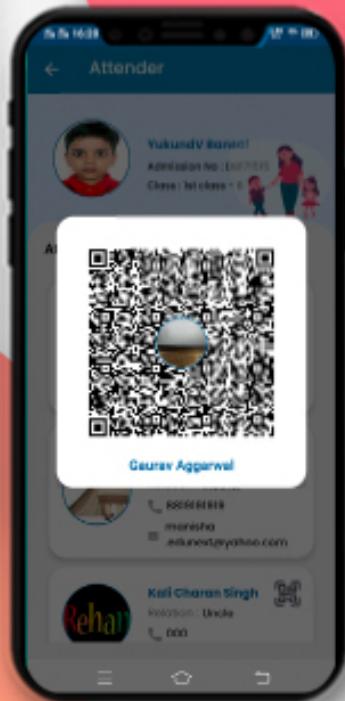

## LIBRARY TRANSACTIONS

What does a student like to read? Is he responsible enough in returning the books in time? Parents can find the answer here.

Cross mark denoted that the book is not returned & right mark denoted that the book has returned within the time.

## RESULT

**TAP** on the report name to download the same.

As soon as results are declared at school, parents can view and download the progress report card on their mobile.

---

## IMAGE GALLERY & ACHIEVEMENT

---

Students can see their photos in which they participate.

Parents get updated with their children's achievements with their respective events.