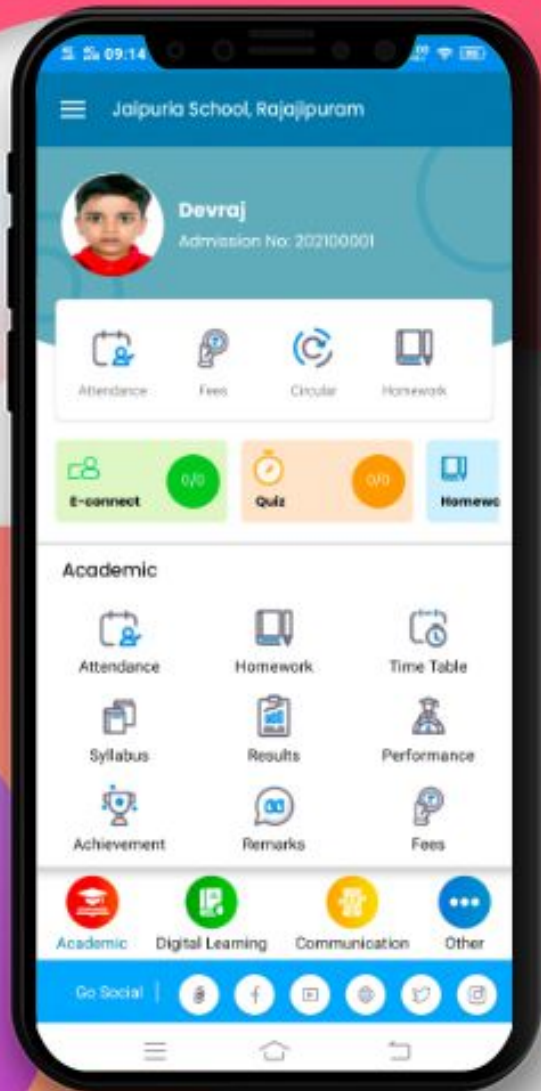

**App Store**

By Searching Keyword "**Jaipuria Now**"

Install the App and make sure that you allow all the access it requests. Once it is installed, an icon with Jaipuria Now shall appear on your mobile phone's screen. TAP on it to open the app.

## Select Your Branch

---

Please select the required Branch and click on go to proceed further

---

## Login Screen

---

This is the login screen where you need to enter the credentials provided by the school and TAP on the "Sign in" button.

## DASHBOARD

Now you can see different icons. By tapping on any icon you can get the information related to your children like Homework, Attendance, Communication Details, Remarks, Achievements, Image Gallery, Circular, Downloads and many more.