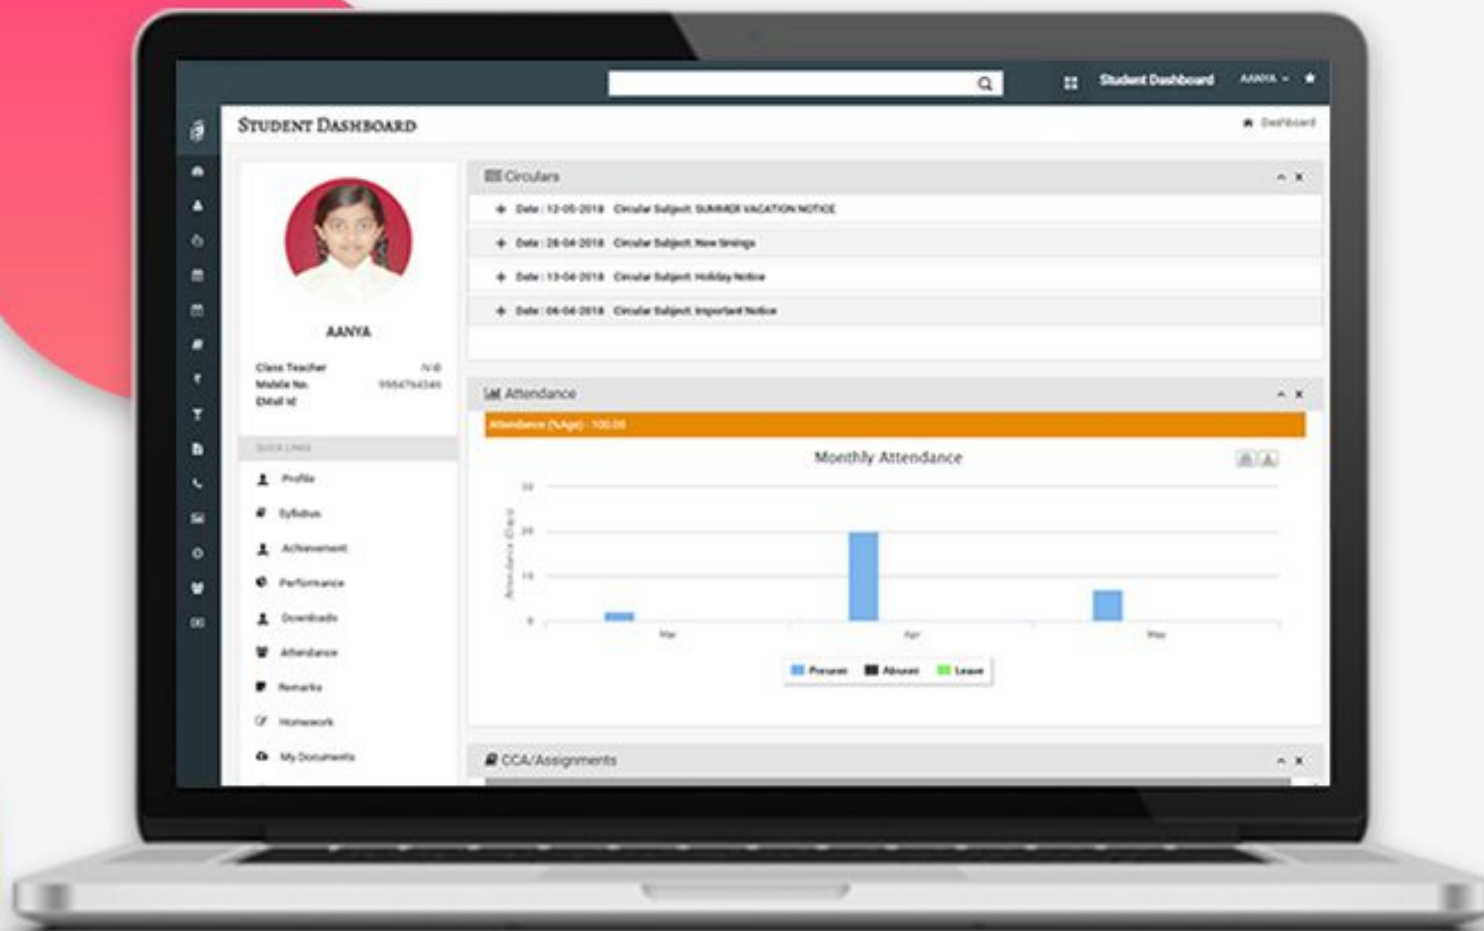

Parents can access the web portal by visiting school website.