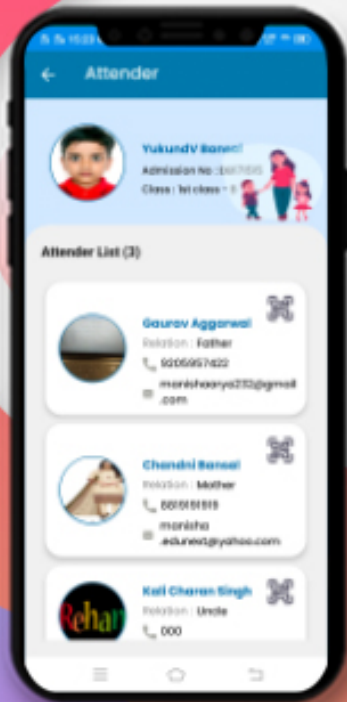

## LIBRARY TRANSACTIONS

What does a student like to read? Is he responsible enough in returning the books in time? Parents can find the answer here.

Cross mark denoted that the book is not returned & right mark denoted that the book has returned within the time.

## RESULT

**TAP** on the report name to download the same.

As soon as results are declared at school, parents can view and download the progress report card on their mobile.

---

## IMAGE GALLERY & ACHIEVEMENT

---

Students can see their photos in which they participate.

Parents get updated with their children's achievements with their respective events.