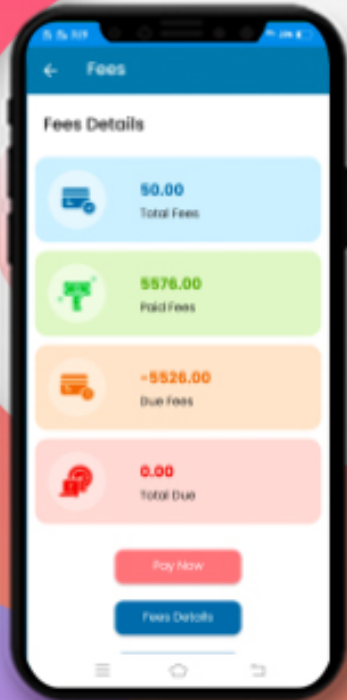

## CIRCULAR

Instant alerts on any circular/notice from school and also complete archive thereof with an option of attachment download.

## REMARKS

Student was active or down today? What's the achievement? Has he done something good or bad? Find out from daily remarks by teachers.

Red Remark denoted to negative remark & green remark denoted to positive remark.

## CALENDAR

**There are two views of calendar Yearly and Monthly**

Now, parents, teacher can get an overview of the activities happening in the school by tapping on the Calendar icon.

It is a complete schedule of school activities which are going on throughout the year.

## FEE DETAILS

Parents can see the complete fee information including fee payable, payment status and dues for different fee types.