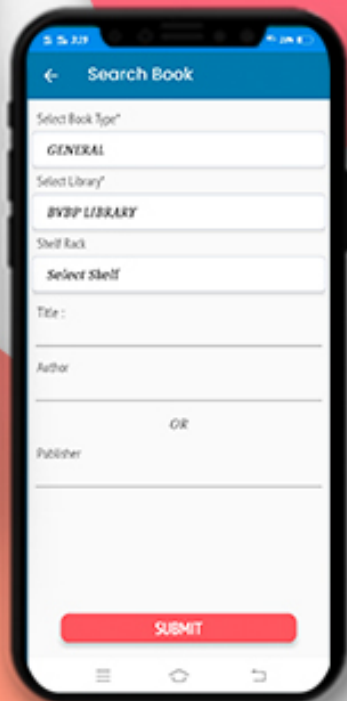

## REMARKS

Student was active or down today? What's the achievement? Has he done something good or bad? Find out from daily remarks by teachers.

Red Remark denoted to negative remark & green remark denoted to positive remark.

## CALENDAR

**There are two views of calendar Yearly and Monthly**

Now, parents, teacher can get an overview of the activities happening in the school by tapping on the Calendar icon.

It is a complete schedule of school activities which are going on throughout the year.

## FEE DETAILS

Parents can see the complete fee information including fee payable, payment status and dues for different fee types.