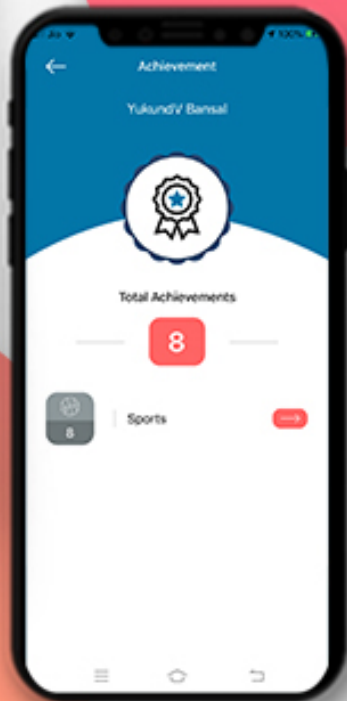

## FEE DETAILS

Parents can see the complete fee information including fee payable, payment status and dues for different fee types.

## LIBRARY TRANSACTIONS

What does a student like to read? Is he responsible enough in returning the books in time? Parents can find the answer here.

Cross mark denoted that the book is not returned & right mark denoted that the book has returned within the time.

## RESULT

**TAP** on the report name to download the same.

As soon as results are declared at school, parents can view and download the progress report card on their mobile.

---

## IMAGE GALLERY & ACHIEVEMENT

---

Students can see their photos in which they participate.

Parents get updated with their children's achievements with their respective events.