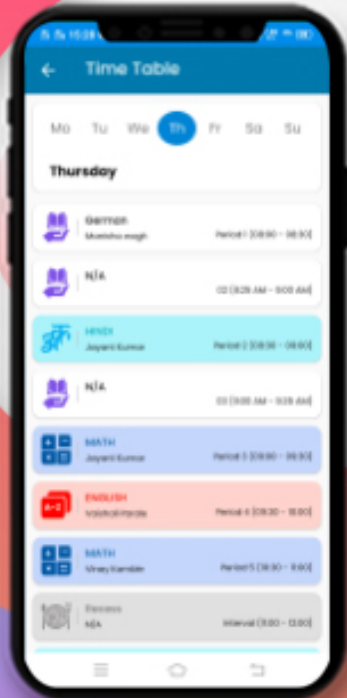

## DASHBOARD

Now you can see different icons. By tapping on any icon you can get the information related to your children like Homework, Attendance, Communication Details, Remarks, Achievements, Image Gallery, Circular, Downloads and many more.

## TRANSPORT

Parents can see the whole information related to the transport like bus detail, bus in charge detail, driver & conductor detail with their phone no.

## APPLY LEAVES

Student can directly apply the leaves and check the approval and rejection status of his/her leave

---