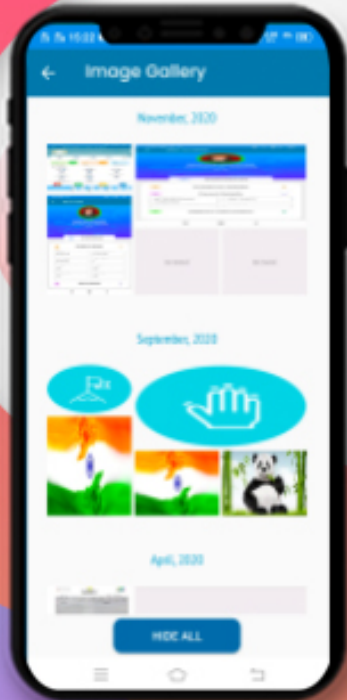

## FEE DETAILS

Parents can see the complete fee information including fee payable, payment status and dues for different fee types.

## LIBRARY TRANSACTIONS

What does a student like to read? Is he responsible enough in returning the books in time? Parents can find the answer here.

Cross mark denoted that the book is not returned & right mark denoted that the book has returned within the time.

## RESULT

**TAP** on the report name to download the same.

As soon as results are declared at school, parents can view and download the progress report card on their mobile.

---

## IMAGE GALLERY & ACHIEVEMENT

---

Students can see their photos in which they participate.

Parents get updated with their children's achievements with their respective events.