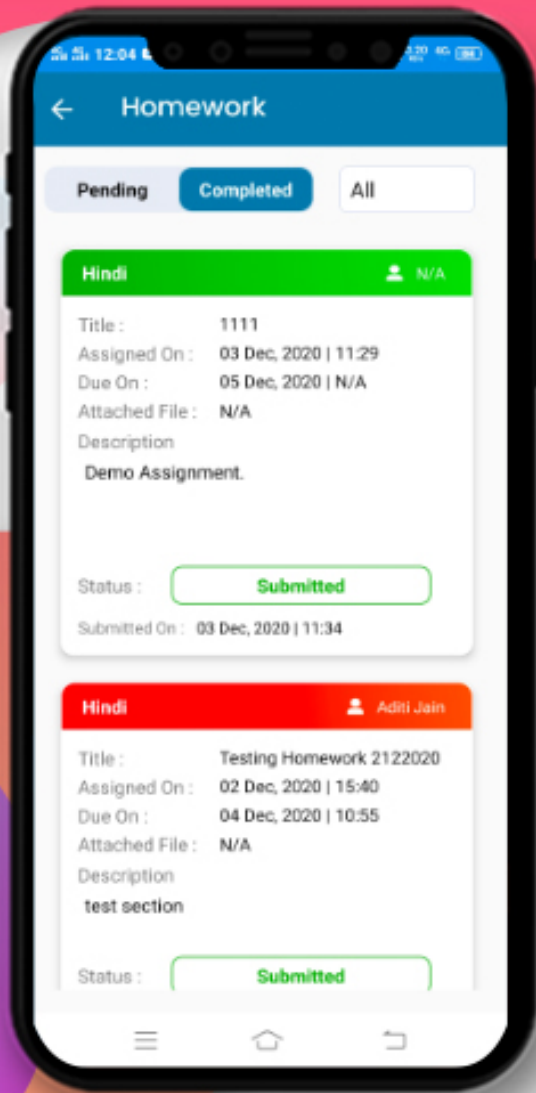

## DASHBOARD

Now you can see different icons. By tapping on any icon you can get the information related to your children like Homework, Attendance, Communication Details, Remarks, Achievements, Image Gallery, Circular, Downloads and many more.

## MY PROFILE

Displays complete profile of the student including photograph, parent details, class teacher details, address and emergency contact number as per school records.

---

## NEWS

---

All the school news will be showing here like summer holidays, sports, curriculum activities, etc.

---

## ATTENDANCE

---

Instant notification and detailed view of the student attendance in the current academic year including presents, absents, and leaves.

---