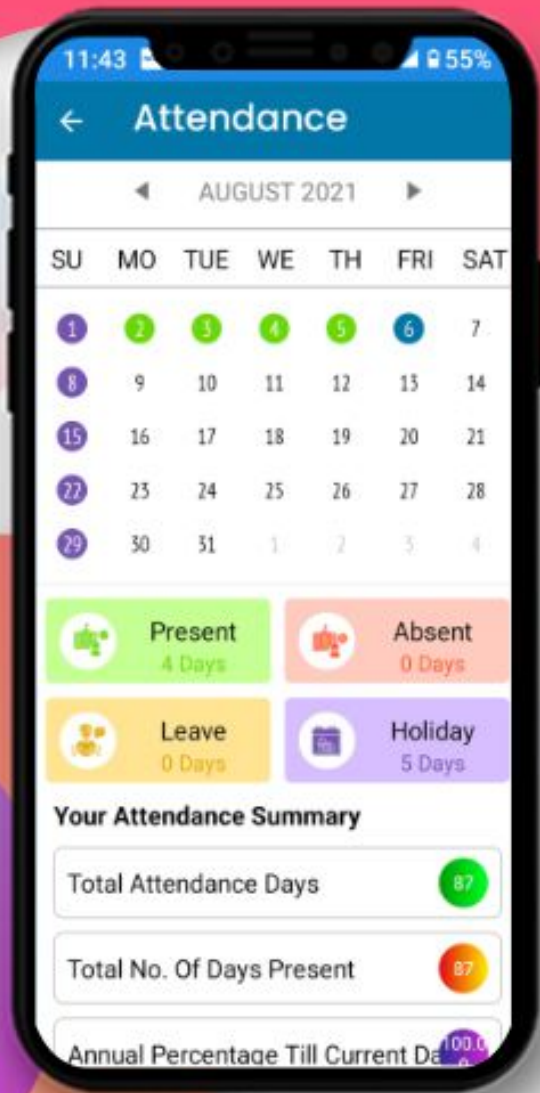

## DASHBOARD

Now you can see different icons. By tapping on any icon you can get the information related to your children like Homework, Attendance, Communication Details, Remarks, Achievements, Image Gallery, Circular, Downloads and many more.

## MY PROFILE

Displays complete profile of the student including photograph, parent details, class teacher details, address and emergency contact number as per school records.

---

## NEWS

---

All the school news will be showing here like summer holidays, sports, curriculum activities, etc.

---

## ATTENDANCE

---

Instant notification and detailed view of the student attendance in the current academic year including presents, absents, and leaves.

---