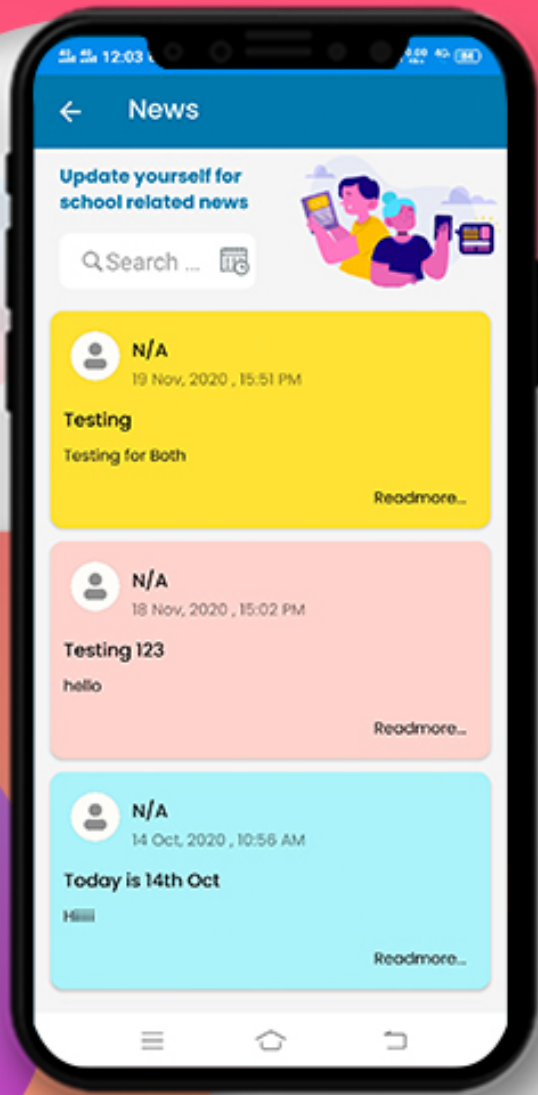

## Login Screen

---

This is the login screen where you need to enter the credentials provided by the school and TAP on the "Sign in" button.

## DASHBOARD

Now you can see different icons. By tapping on any icon you can get the information related to your children like Homework, Attendance, Communication Details, Remarks, Achievements, Image Gallery, Circular, Downloads and many more.

## CHANGING PASSWORD

---

We strongly suggest you change your password periodically. You can click on the dropdown  menu to change the password.

## MY PROFILE

Displays complete profile of the student including photograph, parent details, class teacher details, address and emergency contact number as per school records.

---