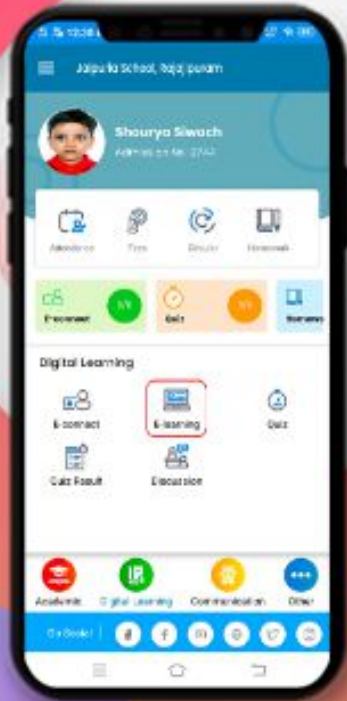

## DASHBOARD

Now you can see different icons. By tapping on any icon you can get the information related to your children like Homework, Attendance, Communication Details, Remarks, Achievements, Image Gallery, Circular, Downloads and many more.

## TIME TABLE & DOWNLOAD

---

Now Parents can see the whole schedule of their children's classes.  
With the teacher name.

Students can download the attachment-related to the homework,  
time table, or any other attachment regarding any events.

## E-Connect

---

How Student will accept this invitation?

Students can view the **e-connect** option on their student dashboard.

Once students will click on e-connect option, attached screen will be coming on their screen.