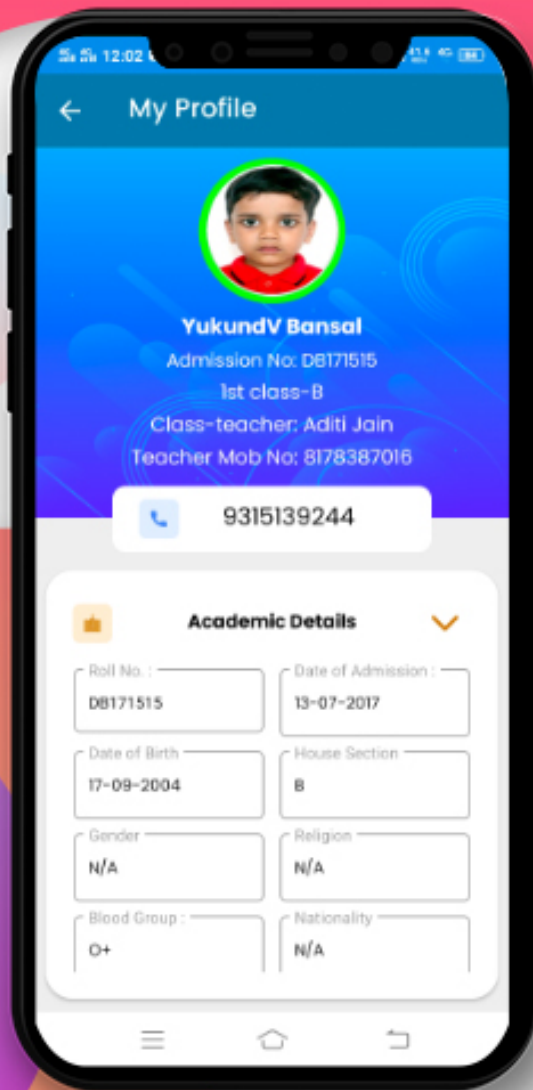

## Select Your Branch

---

Please select the required Branch and click on go to proceed further

---

## Login Screen

---

This is the login screen where you need to enter the credentials provided by the school and TAP on the "Sign in" button.

## DASHBOARD

Now you can see different icons. By tapping on any icon you can get the information related to your children like Homework, Attendance, Communication Details, Remarks, Achievements, Image Gallery, Circular, Downloads and many more.

## MY PROFILE

Displays complete profile of the student including photograph, parent details, class teacher details, address and emergency contact number as per school records.

---