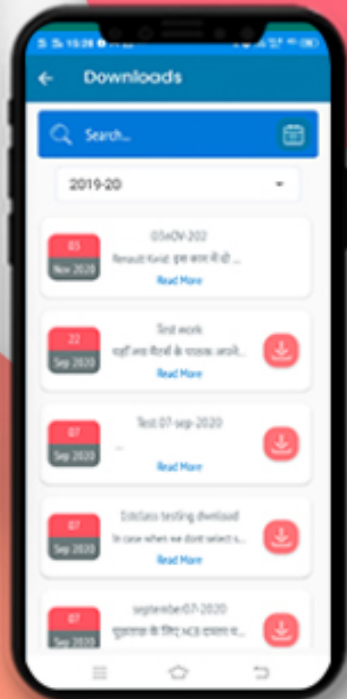

TIME TABLE & DOWNLOAD

Now Parents can see the whole schedule of their children's classes.
With the teacher name.

Students can download the attachment-related to the homework,
time table, or any other attachment regarding any events.